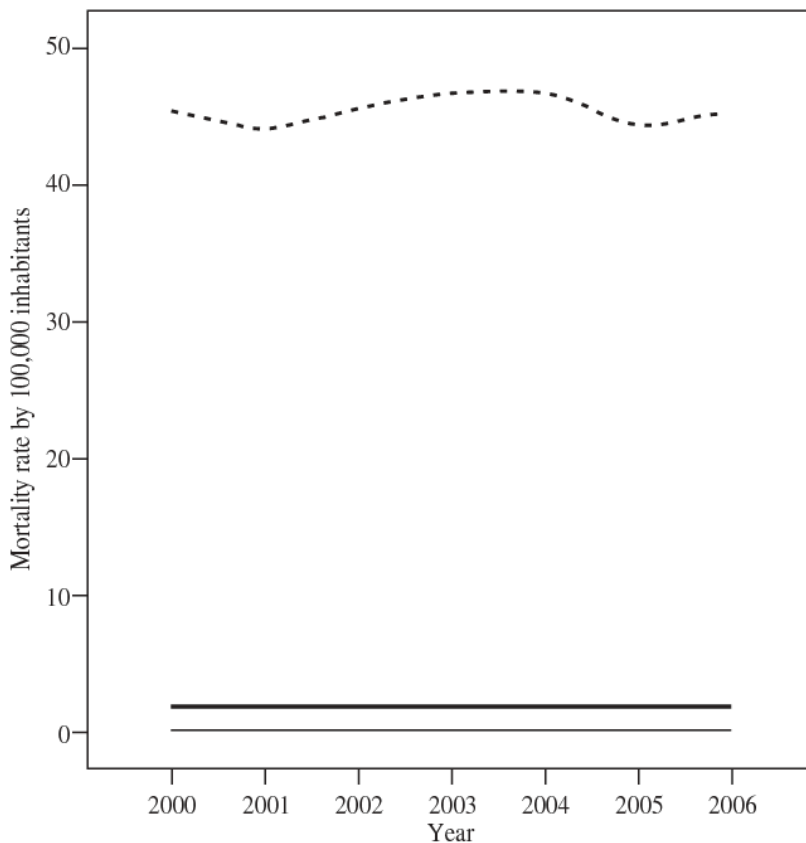

Download

[Delta Plc Password Tool 1.0 17bfdcm](#)

infection with hepatitis. However, HCV and alcohol has been estimated with end-stage liver

Finally, an associated disease has been reported a case-control for diabetes was 4 tion is confirmed betes, which is high shown to be another the Mexican population

In conclusion, the increase in HCC mortality HCC will become mortality in the next tive etiologic data able better charac

age group (yr) 0-14 15-59 60+

[Delta Plc Password Tool 1.0 17bfdcm](#)

Download

THIS IS HOW WE CAN DISABLE UPLOAD FROM DELTA PLC THIS SETTING IS VERY IMPORTANT AS PROG
No specific info about version 1.0. Please visit the main page of Delta PLC Password Tool on Software Informer. Share your
experience:.. Delta Plc Password Tool shareware and freeware downloads - plc, delta, zip password tool, excel password
recovery master and others.. In this case, you lock the computer file, to open the file you need to have the pasword, but If the
program in on the PLC customer can upload without password.. Dear messer, goodday there, Tx very much for your
information, how to use software for unlock password of delta HMI? pls, give me instructions ... 490e5e6543